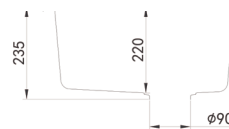

LK-GRLS450-W

RRP $429

Granite Kitchen Sink
Size: **450 x 235** mm

Undermount/Topmount Type
Artic White