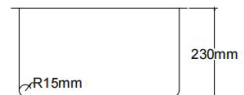

PVD Gun Metal

LK-SSK40-Brass

RRP \$480

Stainless Steel Sinks

Size: **440x440x230** mm

Undermount/Topmount Type

PVD Brushed Brass

LK-SSK40-Bronze