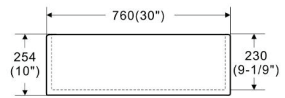

LK-S-RFFC760

RRP $1005

Roccia Buttler/Farmhouse Sink

Undermount/ Topmount Type

Size: 760x459x254 mm