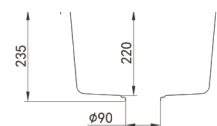

Granite Kitchen Sink

Undermount/Topmount Type

Size: **430x450x235** mm