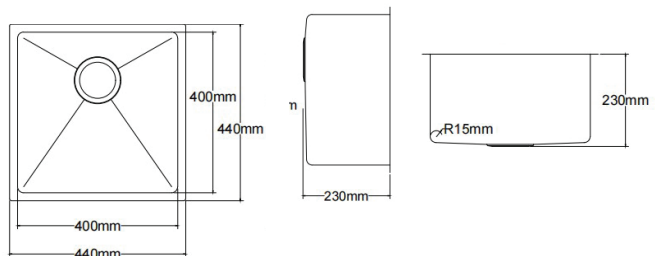

LK-SSK34

RRP \$285

Stainless Steel Sinks
Size: **380x440x230** mm

Undermount/Topmount Type
Brushed Chrome

LK-SSK40

RRP \$305

Stainless Steel Sinks
Size: **440x440x230** mm

Undermount/Topmount Type
Brushed Chrome