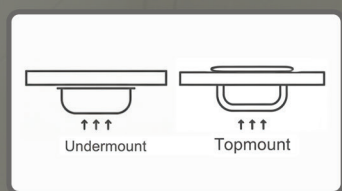

Undermount or Topmount Installation for Seamless Kitchen Integration.

Wastes Included

KLIFF Stainless Steel

LK-SSK20

RRP \$249

Stainless Steel Sinks
Size: **240*440*230** mm

Undermount/Topmount Type
Brushed Chrome