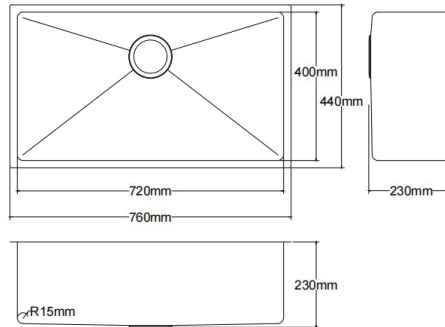

LK-SSK-72-GM

RRP $589

Stainless Steel Sinks Undermount/Topmount Type
Size: **760x440x230** mm PVD Gun Metal