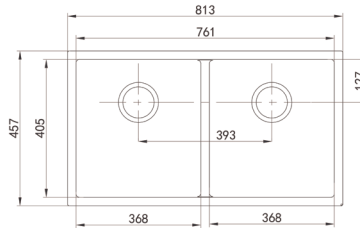

LK-GDSKS810

RRP $689

Granite Kitchen Sink

Undermount/Topmount Type

Size: **813*457*241** mm