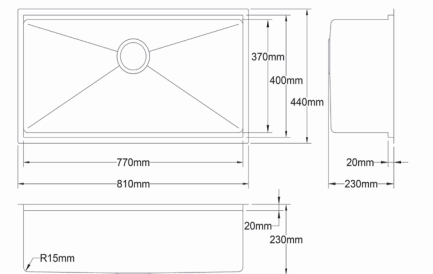

PVD Gun Metal

LK-SSK-810-Bronze

RRP \$650

Stainless Steel Sinks

Undermount/Topmount Type

Size: **810x440x230** mm

PVD Brushed Bronze

LK-SSK-810-Brass

RRP \$650

Stainless Steel Sinks

Undermount/Topmount Type

Size: **810x440x230** mm

PVD Brushed Bronze

The matching chopping board (LK-CB777) and strainer (LK-SCT22) can be purchased separately to complement these sink.