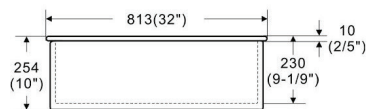

LK-S-PFC813

RRP $989

Procida Fireclay Sink Undermount/ Topmount Type

Size: 813x483x254 mm