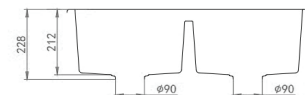

Granite Kitchen Sink

Undermount/Topmount Type

Size: **762*457*228** mm