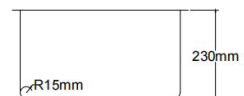

LK-SSK40-Bronze

RRP $480

Stainless Steel Sinks

Size: **440x440x230** mm

Undermount/Topmount Type

PVD Brushed Bronze