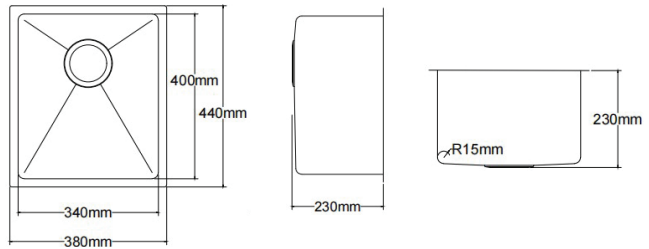

LK-SSK34

RRP $285

Stainless Steel Sinks
Size: **380x440x230** mm

Undermount/Topmount Type
Brushed Chrome