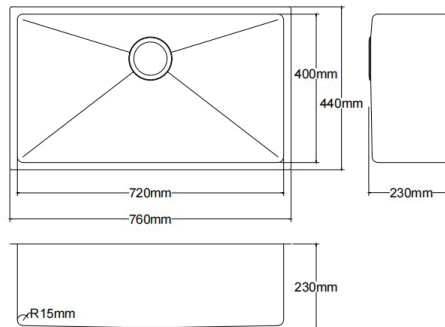

LK-SSK-72-GM

RRP \$589

Stainless Steel Sinks Undermount/Topmount Type
Size: **760x440x230** mm PVD Gun Metal

LK-SSK-72-Brass

RRP \$589

Stainless Steel Sinks Undermount/Topmount Type
Size: **760x440x230** mm PVD Brushed Brass