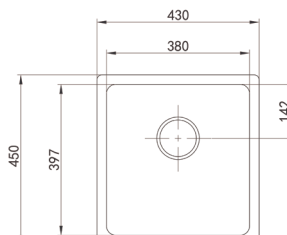

Granite Kitchen Sink

Undermount/Topmount Type

Size: **430x450x235** mm