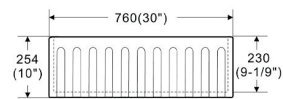

Undermount/ Topmount Type

Size: 760x459x254 mm

LK-S-RFFC760-MB

RRP \$1369

Roccia Buttler/Farmhouse Sink

Undermount/ Topmount Type

Size: 760x459x254 mm

LK-S-RFFC835