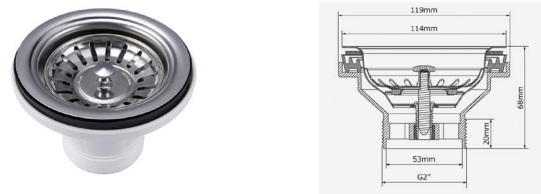

LK-SW01-Brass

LK-SW01-GM

LK-SW01-Bronze

RRP $50