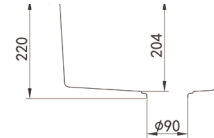

LK-GRLS410

RRP $379

Granite Kitchen Sink
Size: **410x220** mm

Undermount/Topmount Type
Matte Black