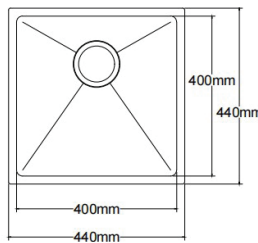

PVD Gun Metal

LK-SSK40-Brass

RRP \$480

Stainless Steel Sinks

Size: **440x440x230** mm

Undermount/Topmount Type

PVD Brushed Brass

LK-SSK40-Bronze