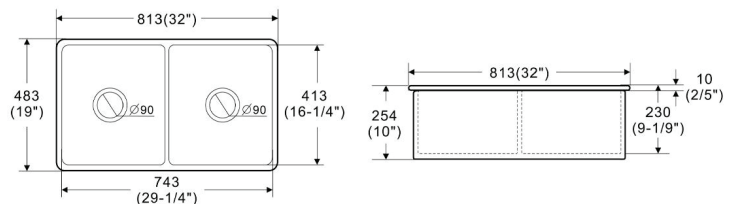

LK-D-PFC813

RRP \$1079

Procida Fireclay Sink Undermount/ Topmount Type

Size: 813x483x254 mm

LK-S-PFC813-MB

RRP \$1439

Procida Fireclay Sink Undermount/ Topmount Type

Size: 813x483x254 mm