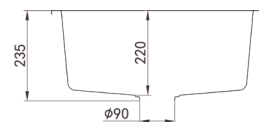

Granite Kitchen Sink

Undermount/Topmount Type

Size: **550*450*235** mm