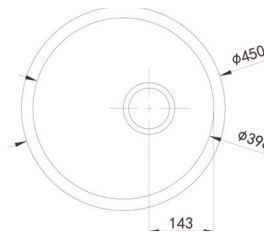

Granite Kitchen Sink
Size: **410x220** mm

Undermount/Topmount Type
Matte Black

LK-GRLS450

RRP \$429

Granite Kitchen Sink
Size: **450 x 235** mm

Undermount/Topmount Type
Matte Black

LK-GRLS450-W

RRP \$429