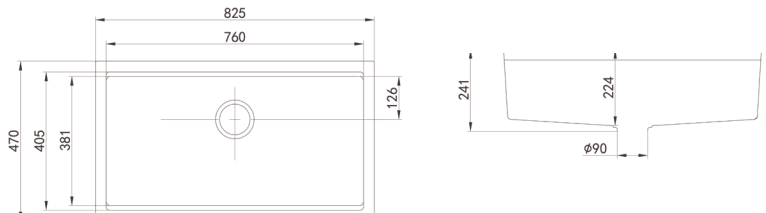

LK-GDKS825-W

RRP \$890

Granite Kitchen Sink Undermount/Topmount Type
Size: **825*470*241** mm Artic White

LK-GSKS825

RRP \$835

Granite Kitchen Sink Undermount/Topmount Type
Size: **825*470*241** mm Matte Black