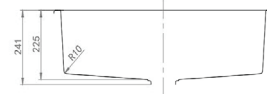

Undermount/Topmount Type

Size: **813*457*241** mm

LK-GSKS810-W

RRP \$619

Granite Kitchen Sink

Undermount/Topmount Type

Size: **813*457*241** mm

LK-GDSKS760