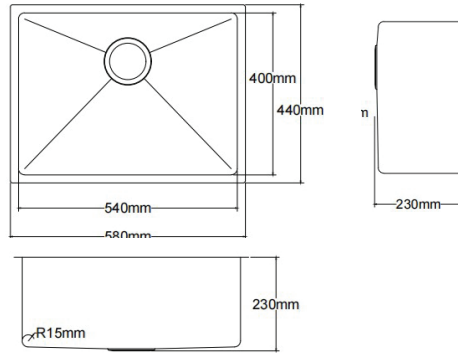

LK-SSK-54

RRP $338

Stainless Steel Sinks
Size: **580x440x230** mm

Undermount/Topmount Type
Brushed Chrome