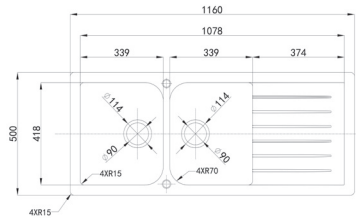

Size: **813*457*241** mm

LK-GDKS1160-D

RRP \$959

Granite Kitchen Sink

Undermount/Topmount Type

Size: **1160*500*225** mm

Precision-Engineered
German Materials &
Technology for Unmatched
Structural Integrity.