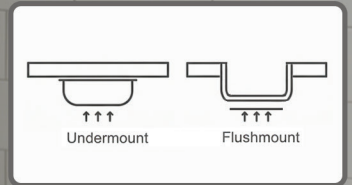

Roccia Buttlер/Farmhouse Sink

Undermount/ Topmount Type

Size: 835x459x254 mm

1200°C Kiln-Fired Fine Fireclay for Superior Thermal Resistance.

Ultra-Hygienic Non-Porous Glazed on All Sides: Acid, Stain, and Bacteria Proof