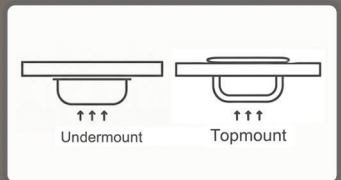

Undermount or Topmount
Installation for Seamless
Kitchen Integration.