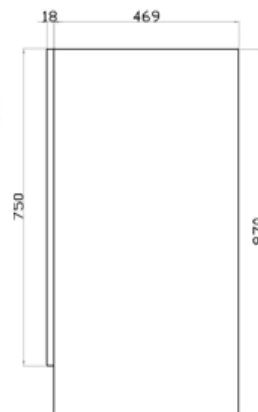

RRP \$989

BK446: Stainless Steel Sink
Size: **1182*486mm**

RRP \$315

KM-2: Kitchenette Side Panel
Size: **490*882*18mm**

RRP \$85

 2B 2-34 Davidson Street, Greenacre 2190

 sales@lukka.com.au

 02 9056 7811