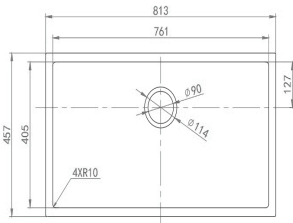

Size: **730*460*207** mm

LK-GSKS730-W

RRP \$599

Granite Kitchen Sink Undermount/Topmount Type

Size: **730*460*207** mm

LK-GSKS810

RRP \$639

Granite Kitchen Sink

Undermount/Topmount Type

Size: **813*457*241** mm

LK-GSKS810-W

RRP \$619

Granite Kitchen Sink

Undermount/Topmount Type

Size: **813*457*241** mm

LK-GDSKS760