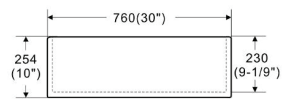

Undermount/ Topmount Type

Size: 760x459x254 mm

LK-S-RFFC760-MB

RRP \$1369

Roccia Buttler/Farmhouse Sink

Undermount/ Topmount Type

Size: 760x459x254 mm

LK-S-RFFC835