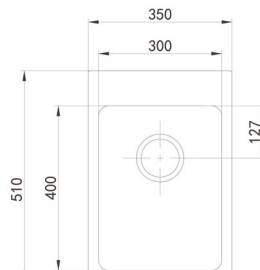

Granite Kitchen Sink
Size: **450 x 235** mm

Undermount/Topmount Type
Artic White

LK-GSLS550

RRP \$529

Granite Kitchen Sink Undermount/Topmount Type
Size: **550*510*235** mm

LK-GSLS350

RRP \$449

Granite Kitchen Sink Undermount/Topmount Type
Size: **510*350*235** mm