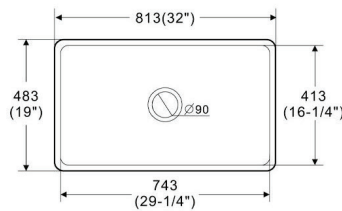

LK-S-PFC760

RRP \$865

Procida Fireclay Sink Undermount/ Topmount Type

Size: 760x459x254 mm

LK-S-PFC760-MB

RRP \$1149

Procida Fireclay Sink Undermount/ Topmount Type

Size: 760x459x254 mm

LK-S-PFC813

RRP \$989

Procida Fireclay Sink Undermount/ Topmount Type

Size: 813x483x254 mm

LK-S-PFC813-MB

RRP \$1315

Procida Fireclay Sink Undermount/ Topmount Type

Size: 813x483x254 mm