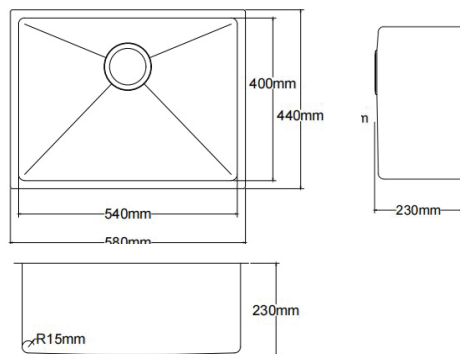

LK-SSK-54-Brass

RRP \$510

Stainless Steel Sinks Undermount/Topmount Type
Size: **580x440x230** mm PVD Brushed Brass

LK-SSK-54-Bronze

RRP \$510

Stainless Steel Sinks Undermount/Topmount Type
Size: **580x440x230** mm PVD Brushed Bronze