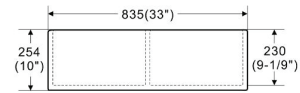

LK-D-RFFC835

RRP $1169

Roccia Buttlер/Farmhouse Sink

Undermount/ Topmount Type

Size: 835x459x254 mm

LK-D-RFFC835-MB

RRP $1569

Roccia Buttlер/Farmhouse Sink

Undermount/ Topmount Type

Size: 835x459x254 mm