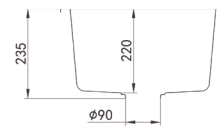

LK-GSKS380

RRP \$439

Granite Kitchen Sink

Undermount/Topmount Type

Size: **380x450x235** mm

LK-GSKS430

RRP \$459

Granite Kitchen Sink