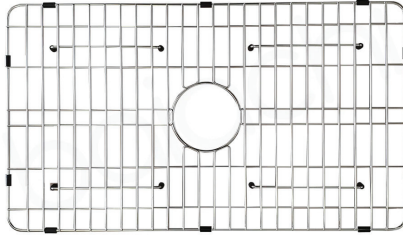

Sink Rack

LK-S-VFC813

RRP $1065