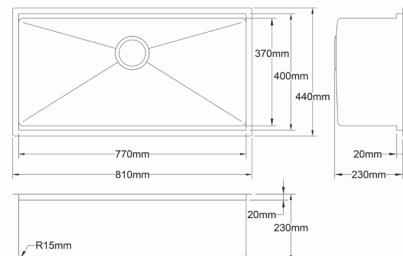

LK-SSK-810

RRP $550

Stainless Steel Sinks
Size: **810x440x230** mm

Undermount/Topmount Type
Brushed Chrome