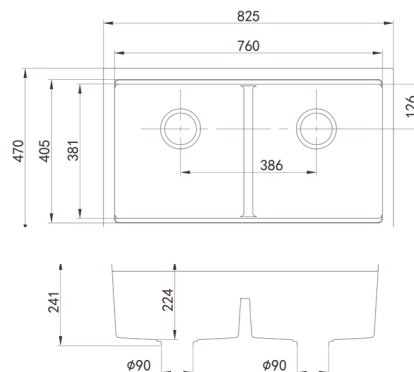

LK-GDKS1160

RRP \$1129

Granite Kitchen Sink Undermount/Topmount Type
Size: **1160*500*225** mm Matte Black

LK-GDKS825

RRP \$890

Granite Kitchen Sink Undermount/Topmount Type
Size: **825*470*241** mm Matte Black