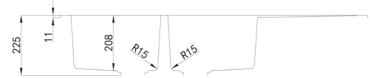

Size: **813*457*241** mm

LK-GDKS1160-D

RRP \$959

Granite Kitchen Sink

Undermount/Topmount Type

Size: **1160*500*225** mm

Precision-Engineered
German Materials &
Technology for Unmatched
Structural Integrity.