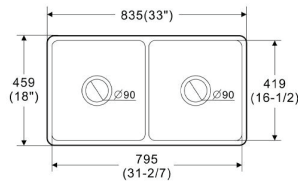

LK-D-RFFC835

RRP $1169

Roccia Buttlер/Farmhouse Sink

Undermount/ Topmount Type

Size: 835x459x254 mm

LK-D-RFFC835-MB

RRP $1569

Roccia Buttlер/Farmhouse Sink

Undermount/ Topmount Type

Size: 835x459x254 mm