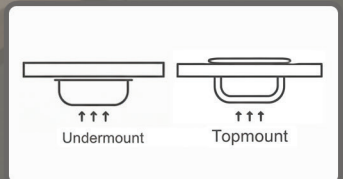

Undermount or Topmount
Installation for Seamless
Kitchen Integration.