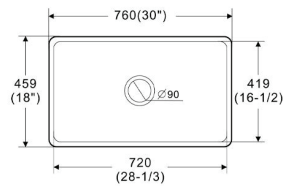

Undermount/ Topmount Type

Size: 760x459x254 mm

LK-S-RFFC760-MB

RRP \$1369

Roccia Buttler/Farmhouse Sink

Undermount/ Topmount Type

Size: 760x459x254 mm

LK-S-RFFC835