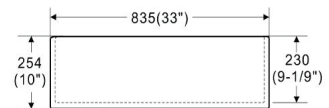

Size: 835x459x254 mm