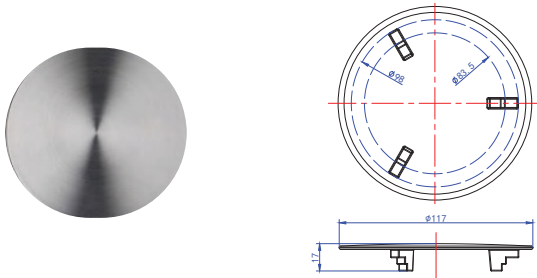

LK-SWC-BG

LK-SWC-DB

Nova Sink waste cap

LK-SW01-CH

RRP $20