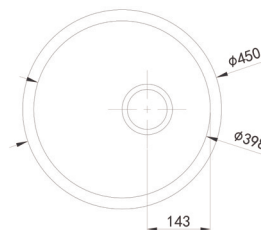

LK-GRLS450-W

RRP $429

Granite Kitchen Sink
Size: **450 x 235** mm

Undermount/Topmount Type
Artic White