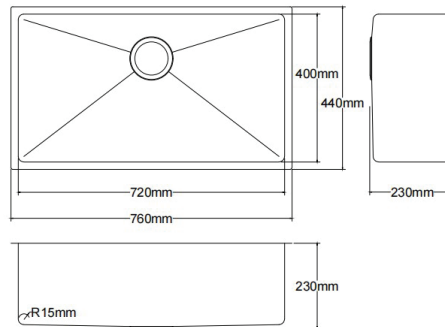

LK-SSK-54

RRP \$338

Stainless Steel Sinks
Size: **580x440x230** mm

Undermount/Topmount Type
Brushed Chrome

LK-SSK-72

RRP \$391

Stainless Steel Sinks
Size: **760*440*230** mm

Undermount/Topmount Type
Brushed Chrome