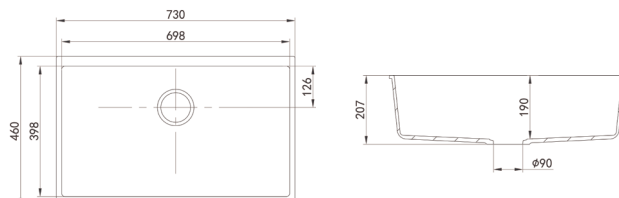

Size: **730*460*207** mm

LK-GSKS730-W

RRP \$599

Granite Kitchen Sink Undermount/Topmount Type

Size: **730*460*207** mm

LK-GSKS810

RRP \$639

Granite Kitchen Sink