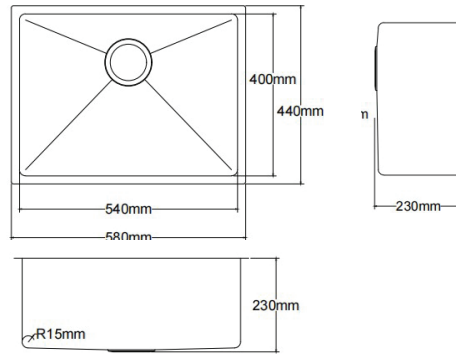

RRP \$480

Stainless Steel Sinks

Size: **440x440x230** mm

Undermount/Topmount Type

PVD Brushed Bronze

LK-SSK-54-GM

RRP \$510

Stainless Steel Sinks Undermount/Topmount Type
Size: **580x440x230** mm PVD Gun Metal