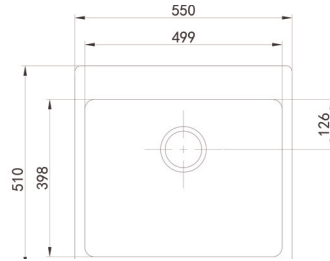

Granite Kitchen Sink
Size: **450 x 235** mm

Undermount/Topmount Type
Artic White

LK-GSLS550

RRP \$529

Granite Kitchen Sink Undermount/Topmount Type
Size: **550*510*235** mm

LK-GSLS350

RRP \$449

Granite Kitchen Sink Undermount/Topmount Type
Size: **510*350*235** mm