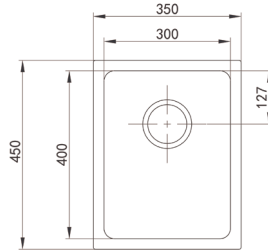

Granite Kitchen Sink

Undermount/Topmount Type

Size: **350x450x235**mm

LK-GSKS380

RRP $439