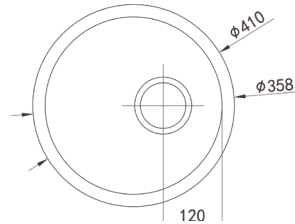

LK-GRLS410

RRP $379

Granite Kitchen Sink
Size: **410x220** mm

Undermount/Topmount Type
Matte Black