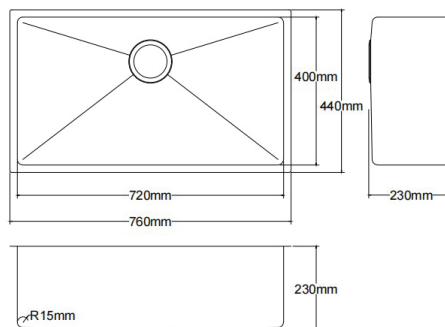

LK-SSK-72-Bronze

RRP $589

Stainless Steel Sinks Undermount/Topmount Type
Size: **760x440x230** mm PVD Brushed Bronze