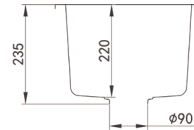

Granite Kitchen Sink

Undermount/Topmount Type

Size: **350x450x235**mm