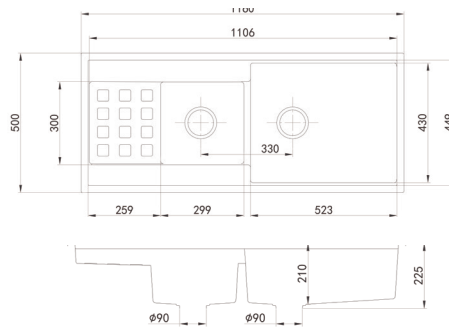

LK-GDKS1160

RRP $1129

Granite Kitchen Sink Undermount/Topmount Type
Size: **1160*500*225** mm Matte Black