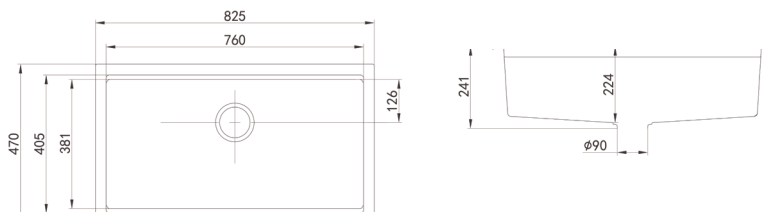

LK-GSKS825-W

RRP $835

Granite Kitchen Sink Undermount/Topmount Type
Size: **825*470*241** mm Artic White