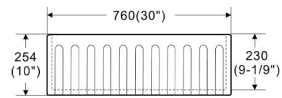

LK-S-RFFC760

RRP $1005

Roccia Buttler/Farmhouse Sink

Undermount/ Topmount Type

Size: 760x459x254 mm