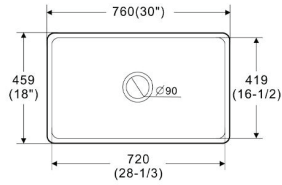

LK-S-RFFC760

RRP $1005

Roccia Buttler/Farmhouse Sink

Undermount/ Topmount Type

Size: 760x459x254 mm