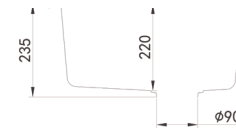

Granite Kitchen Sink
Size: **410x220** mm

Undermount/Topmount Type
Matte Black

LK-GRLS450

RRP \$429

Granite Kitchen Sink
Size: **450 x 235** mm

Undermount/Topmount Type
Matte Black

LK-GRLS450-W

RRP \$429