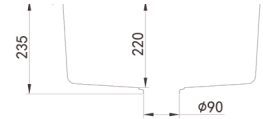

Granite Kitchen Sink
Size: **450 x 235** mm

Undermount/Topmount Type
Artic White

LK-GSLS550

RRP \$529

Granite Kitchen Sink Undermount/Topmount Type
Size: **550*510*235** mm

LK-GSLS350

RRP \$449

Granite Kitchen Sink Undermount/Topmount Type
Size: **510*350*235** mm