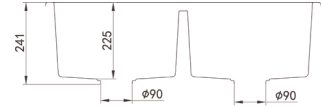

LK-GDSKS810

RRP $689

Granite Kitchen Sink

Undermount/Topmount Type

Size: **813*457*241** mm