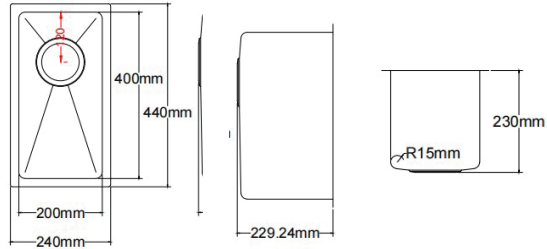

Undermount or Topmount Installation for Seamless Kitchen Integration.

Wastes Included

KLIFF Stainless Steel

LK-SSK20

RRP \$249

Stainless Steel Sinks
Size: **240*440*230** mm

Undermount/Topmount Type
Brushed Chrome