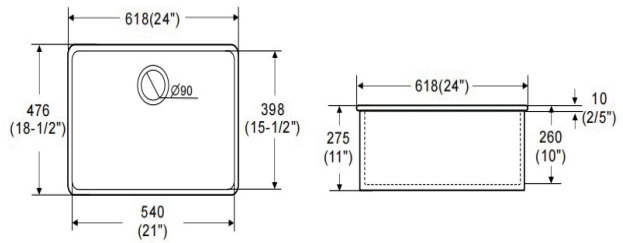

Undermount or Topmount Installation (Permanent Support Shelving Required)

Grid & Basket Wastes Included

PROCIDA

LK-S-PFC618

RRP \$750

Procida Fireclay Sink Undermount/Topmount Type
 Size: **618x476x275** mm