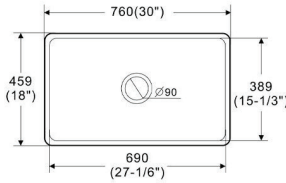

LK-S-PFC760

RRP \$865

Procida Fireclay Sink Undermount/ Topmount Type

Size: 760x459x254 mm

LK-S-PFC760-MB

RRP \$1149

Procida Fireclay Sink Undermount/ Topmount Type

Size: 760x459x254 mm

LK-S-PFC813

RRP \$989

Procida Fireclay Sink Undermount/ Topmount Type

Size: 813x483x254 mm

LK-S-PFC813-MB

RRP \$1315

Procida Fireclay Sink Undermount/ Topmount Type

Size: 813x483x254 mm