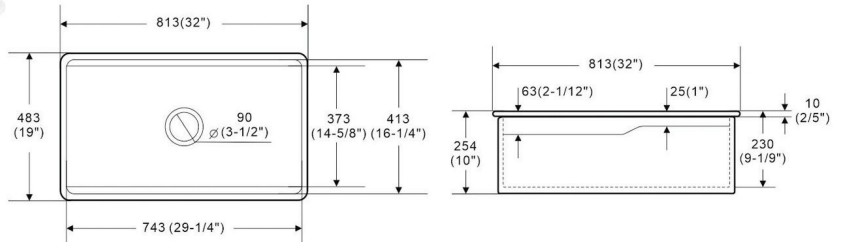

LK-S-VFC813

RRP \$1065

Procida Fireclay Sink Undermount/ Topmount Type
Size: 813x483x254 mm

LK-S-VFC813-MB

RRP \$1389

Procida Fireclay Sink Undermount/ Topmount Type
Size: 813x483x254 mm

1200°C Kiln-Fired Fine Fireclay for Superior Thermal Resistance.