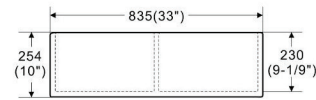

Size: 835x459x254 mm

LK-D-RFFC835

RRP \$1169

Roccia Buttlер/Farmhouse Sink

Undermount/ Topmount Type

Size: 835x459x254 mm

LK-D-RFFC835-MB

RRP \$1569