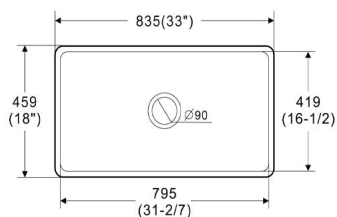

Size: 835x459x254 mm