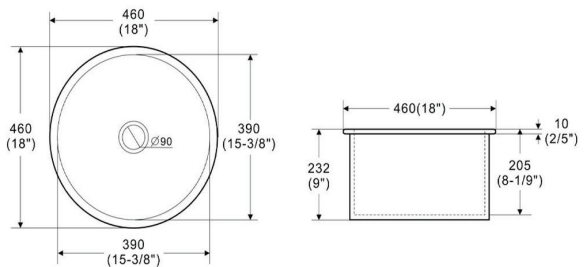

Bar Sink Undermount/ Topmount Type

Size: 460x460x232 mm

LK-S-EFC330

RRP \$450

Bar Sink

Undermount/Topmount Type

Size: **330x483x184** mm

LK-S-EFC483