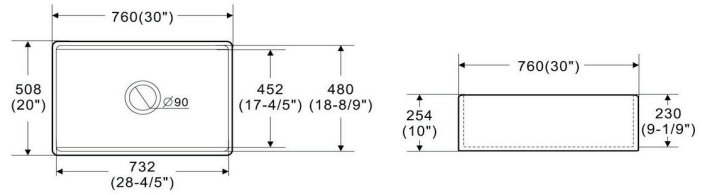

Orta Buttlar/Farmhouse Sink Undermount/ Flushmount Type

Size: 760x508x254 mm

LK-S-OFFC835

RRP \$1289

Orta Buttlar/Farmhouse Sink Undermount/ Flushmount Type

Size: 835x508x254 mm

LK-D-OFFC835

RRP \$1449