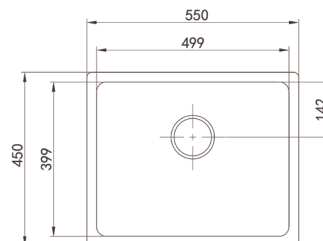

Granite Kitchen Sink

Undermount/Topmount Type

Size: **550*450*235** mm