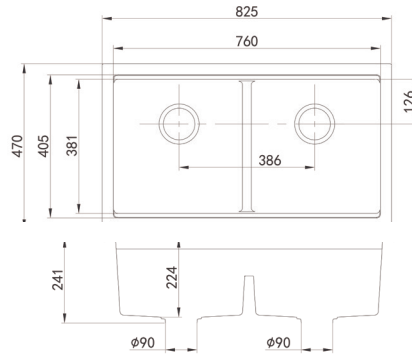

LK-GDKS825-W

RRP $890

Granite Kitchen Sink Undermount/Topmount Type
Size: **825*470*241** mm Artic White