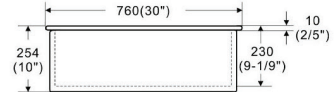

LK-S-PFC760

RRP $865

Procida Fireclay Sink Undermount/ Topmount Type

Size: 760x459x254 mm