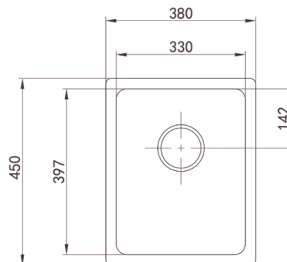

RRP \$515

Bar Sink

Undermount/Topmount Type

Size: **483x483x203** mm

Precision-Engineered
German Materials &
Technology for Unmatched
Structural Integrity.

Food-Safe Hygienic
Surface with
a Silky-Smooth,
Easy-to-Clean Finish.

LK-GSKS380

RRP \$439

Granite Kitchen Sink

Undermount/Topmount Type

Size: **380x450x235** mm

LK-GSKS430

RRP \$459

Granite Kitchen Sink

Undermount/Topmount Type

Size: **430x450x235** mm

LK-GSKS430-W

RRP \$459

Granite Kitchen Sink

Undermount/Topmount Type

Size: **430x450x235** mm

LK-GSKS550