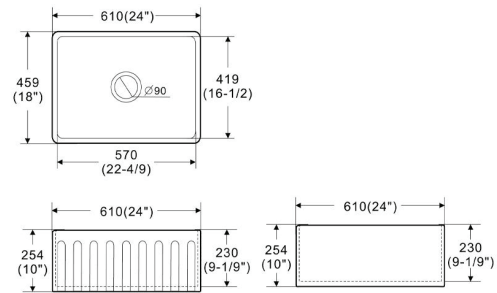

LK-S-RFFC610-MB

RRP $1025

Roccia Buttler/Farmhouse Sink

Undermount/ Topmount Type

Size: 610x459x254 mm