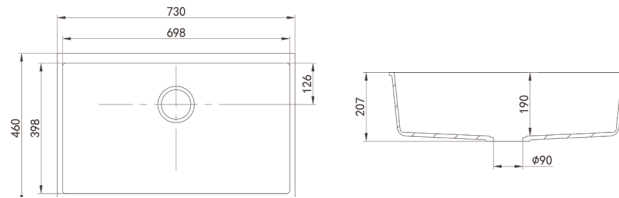

Granite Kitchen Sink Undermount/Topmount Type

Size: **730*460*207** mm