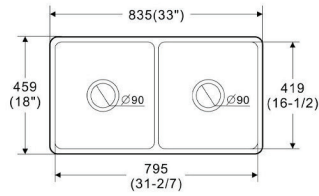

Size: 835x459x254 mm

LK-D-RFFC835

RRP \$1169

Roccia Buttlер/Farmhouse Sink

Undermount/ Topmount Type

Size: 835x459x254 mm

LK-D-RFFC835-MB

RRP \$1569