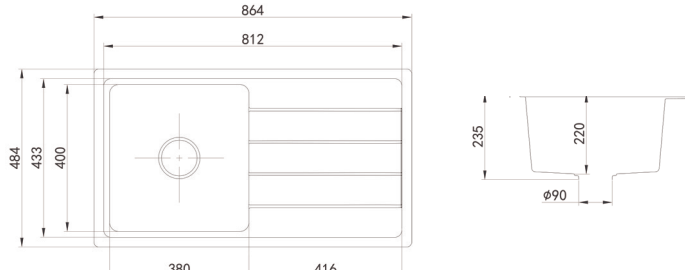

LK-GSKS864

RRP $829

Granite Kitchen Sink Undermount/Topmount Type
Size: **864*484*235** mm Matte Black