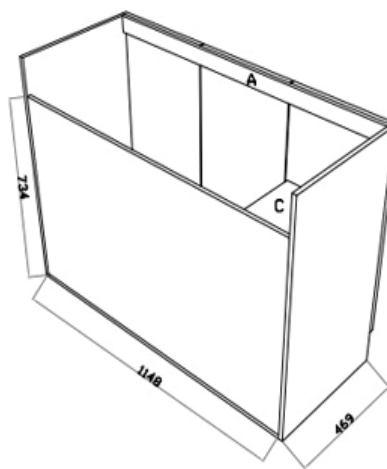

RRP \$989

BK446: Stainless Steel Sink
Size: **1182*486mm**

RRP \$315

KM-2: Kitchenette Side Panel
Size: **490*882*18mm**

RRP \$85

 2B 2-34 Davidson Street, Greenacre 2190

 sales@lukka.com.au

 02 9056 7811