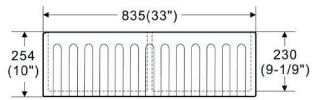

Size: 835x459x254 mm

LK-D-RFFC835

RRP \$1169

Roccia Buttlер/Farmhouse Sink

Undermount/ Topmount Type

Size: 835x459x254 mm

LK-D-RFFC835-MB

RRP \$1569