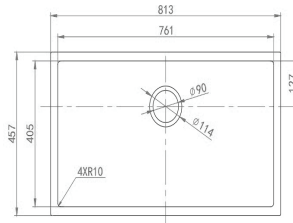

LK-GSKS810-W

RRP $619