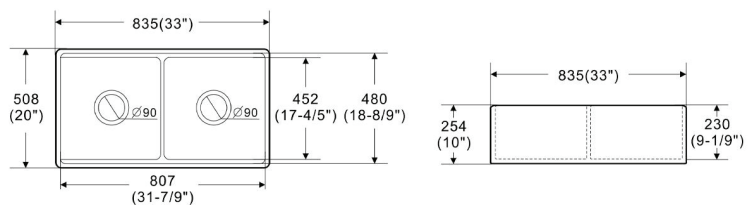

Orta Buttlar/Farmhouse Sink Undermount/ Flushmount Type

Size: 835x508x254 mm