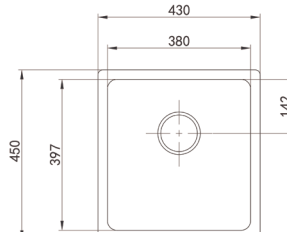

Undermount/Topmount Type

Size: **430x450x235** mm

LK-GSKS430-W

RRP \$459

Granite Kitchen Sink

Undermount/Topmount Type

Size: **430x450x235** mm

LK-GSKS550