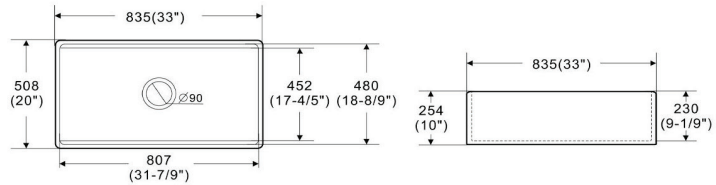

Orta Buttlar/Farmhouse Sink Undermount/ Flushmount Type

Size: 760x508x254 mm

LK-S-OFFC835

RRP \$1289

Orta Buttlar/Farmhouse Sink Undermount/ Flushmount Type

Size: 835x508x254 mm

LK-D-OFFC835

RRP \$1449