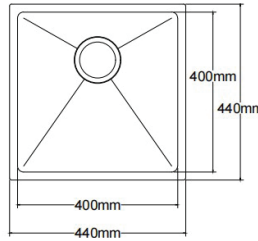

LK-SSK40-GM

RRP $480

Stainless Steel Sinks

Size: **440x440x230** mm

Undermount/Topmount Type

PVD Gun Metal