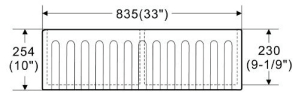

LK-D-RFFC835

RRP $1169

Roccia Buttlер/Farmhouse Sink

Undermount/ Topmount Type

Size: 835x459x254 mm

LK-D-RFFC835-MB

RRP $1569

Roccia Buttlер/Farmhouse Sink

Undermount/ Topmount Type

Size: 835x459x254 mm