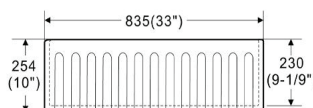

Size: 835x459x254 mm