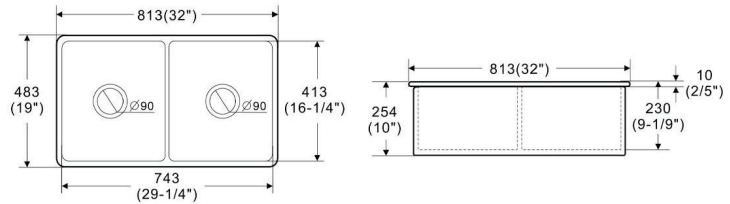

LK-D-PFC813

RRP $1079

Procida Fireclay Sink Undermount/ Topmount Type

Size: 813x483x254 mm