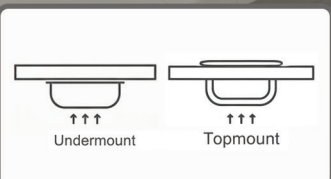

Orta Buttlar/Farmhouse Sink Undermount/ Flushmount Type

Size: 835x508x254 mm

1200°C Kiln-Fired Fine Fireclay for Superior Thermal Resistance.

Ultra-Hygienic Non-Porous Glazed on All Sides: Acid, Stain, and Bacteria Proof