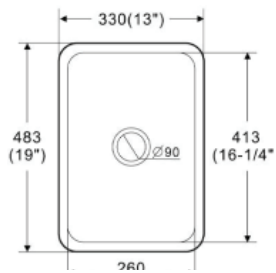

Bar Sink Undermount/ Topmount Type

Size: 460x460x232 mm

LK-S-EFC330

RRP \$450

Bar Sink

Undermount/Topmount Type

Size: **330x483x184** mm

LK-S-EFC483

RRP \$515

Bar Sink

Undermount/Topmount Type

Size: **483x483x203** mm

Precision-Engineered
German Materials &
Technology for Unmatched
Structural Integrity.

Food-Safe Hygienic
Surface with
a Silky-Smooth,
Easy-to-Clean Finish.