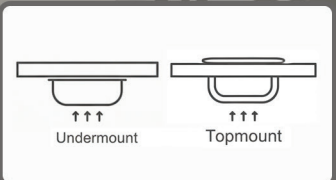

RRP \$515

Bar Sink

Undermount/Topmount Type

Size: **483x483x203** mm

Precision-Engineered
German Materials &
Technology for Unmatched
Structural Integrity.

Food-Safe Hygienic
Surface with
a Silky-Smooth,
Easy-to-Clean Finish.