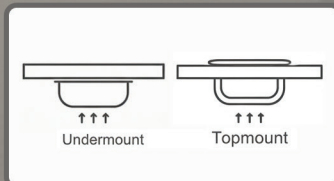

Undermount or Topmount
Installation for Seamless
Kitchen Integration.