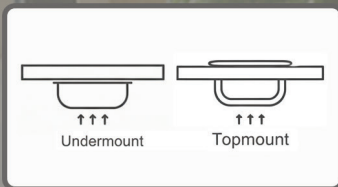

Undermount or Topmount Installation (Permanent Support Shelving Required)