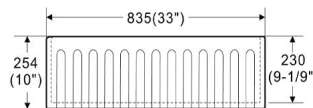

Size: 835x459x254 mm