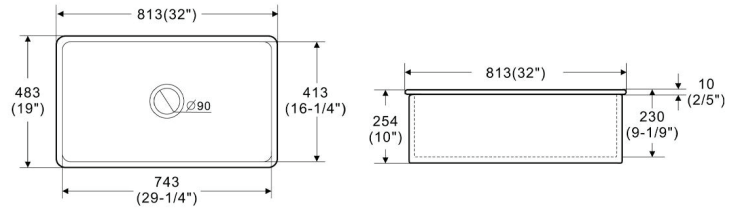

LK-S-PFC813

RRP \$989

Procida Fireclay Sink Undermount/ Topmount Type

Size: 813x483x254 mm

LK-S-PFC813-MB

RRP \$1315

Procida Fireclay Sink Undermount/ Topmount Type

Size: 813x483x254 mm