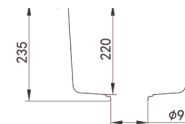

Granite Kitchen Sink
Size: **450 x 235** mm

Undermount/Topmount Type
Artic White

LK-GSLS550

RRP \$529

Granite Kitchen Sink Undermount/Topmount Type
Size: **550*510*235** mm

LK-GSLS350

RRP \$449

Granite Kitchen Sink Undermount/Topmount Type
Size: **510*350*235** mm