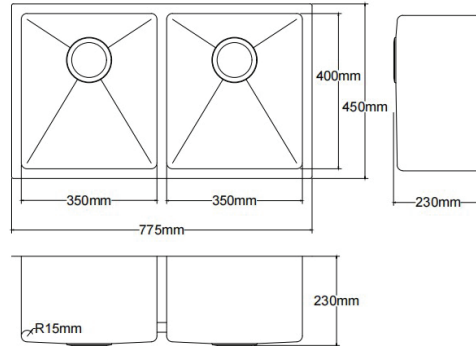

LK-SDK-775-GM

RRP $774

Stainless Steel Sinks Undermount/Topmount Type
Size: **775x450x230** mm PVD Gun Metal