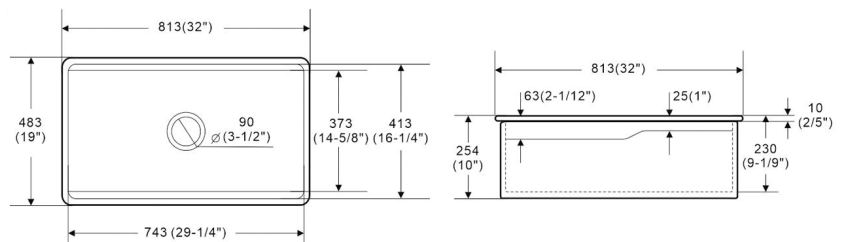

LK-S-VFC813

RRP \$1065

Procida Fireclay Sink Undermount/ Topmount Type
Size: 813x483x254 mm

LK-S-VFC813-MB

RRP \$1389

Procida Fireclay Sink Undermount/ Topmount Type
Size: 813x483x254 mm

1200°C Kiln-Fired Fine Fireclay for Superior Thermal Resistance.