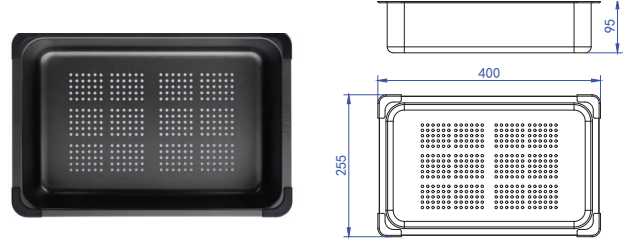

LK-GSKS825-W

RRP \$835

Granite Kitchen Sink Undermount/Topmount Type
Size: **825*470*241** mm Artic White

LK-CSB12

RRP \$49

Crete Sink Basket

LK-CST22

RRP \$45