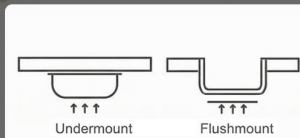

Undermount or Flushmount Installation (Permanent Support Shelving Required)

Grid & Basket Wastes Included

ROCCIA 

LK-S-RFFC610

RRP \$769

Roccia Buttler/Farmhouse Sink

Undermount/ Topmount Type

Size: 610x459x254 mm