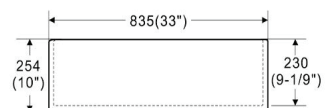

Size: 835x459x254 mm