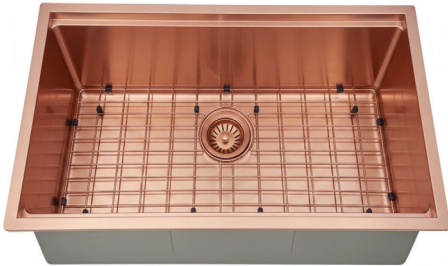

LK-SSK-72-Bronze

RRP \$589

Stainless Steel Sinks Undermount/Topmount Type
Size: **760x440x230** mm PVD Brushed Bronze

LK-SSK-810-GM

RRP \$650

Stainless Steel Sinks

Undermount/Topmount Type

Size: **810x440x230** mm

PVD Gun Metal

LK-SSK-810-Bronze

RRP \$650

Stainless Steel Sinks

Undermount/Topmount Type

Size: **810x440x230** mm

PVD Brushed Bronze

LK-SSK-810-Brass

RRP \$650

Stainless Steel Sinks

Undermount/Topmount Type

Size: **810x440x230** mm

PVD Brushed Bronze

The matching chopping board (LK-CB777) and strainer (LK-SCT22) can be purchased separately to complement these sink.