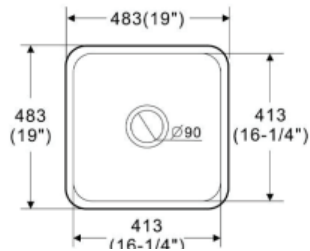

Bar Sink Undermount/ Topmount Type

Size: 460x460x232 mm

LK-S-EFC330

RRP \$450

Bar Sink

Undermount/Topmount Type

Size: **330x483x184** mm

LK-S-EFC483

RRP \$515

Bar Sink

Undermount/Topmount Type

Size: **483x483x203** mm

Precision-Engineered
German Materials &
Technology for Unmatched
Structural Integrity.

Food-Safe Hygienic
Surface with
a Silky-Smooth,
Easy-to-Clean Finish.