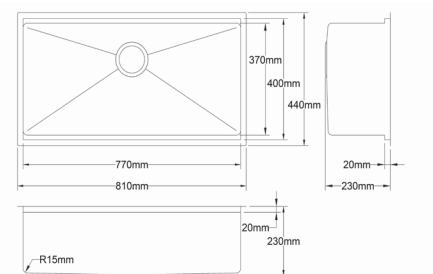

PVD Gun Metal

LK-SSK-810-Bronze

RRP \$650

Stainless Steel Sinks

Undermount/Topmount Type

Size: **810x440x230** mm

PVD Brushed Bronze

LK-SSK-810-Brass

RRP \$650

Stainless Steel Sinks

Undermount/Topmount Type

Size: **810x440x230** mm

PVD Brushed Bronze

The matching chopping board (LK-CB777) and strainer (LK-SCT22) can be purchased separately to complement these sink.