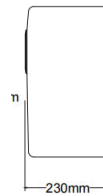

LK-SSK40-GM

RRP $480

Stainless Steel Sinks

Size: **440x440x230** mm

Undermount/Topmount Type

PVD Gun Metal