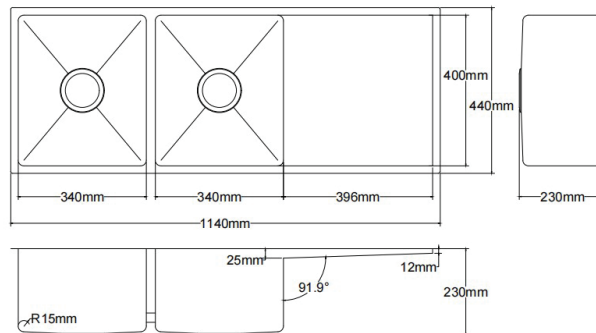

LK-SDK1140

RRP $703

Stainless Steel Sinks
Size: **1140x450x230** mm

Undermount/Topmount Type
Brushed Chrome