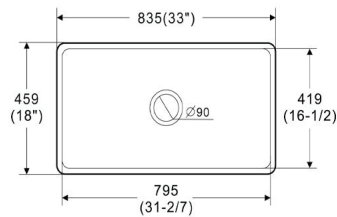

Size: 835x459x254 mm