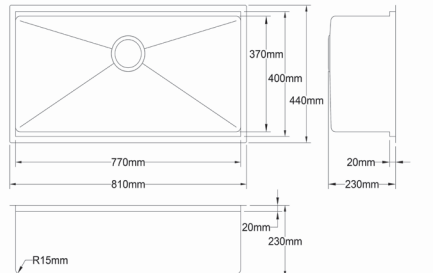

LK-SSK-810-GM

RRP $650

Stainless Steel Sinks

Undermount/Topmount Type

Size: **810x440x230** mm

PVD Gun Metal

LK-SSK-810-Bronze

RRP $650

Stainless Steel Sinks

Undermount/Topmount Type

Size: **810x440x230** mm

PVD Brushed Bronze