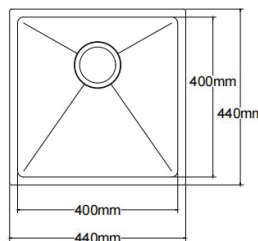

PVD Gun Metal

LK-SSK40-Brass

RRP \$480

Stainless Steel Sinks

Size: **440x440x230** mm

Undermount/Topmount Type

PVD Brushed Brass

LK-SSK40-Bronze

RRP \$480

Stainless Steel Sinks

Size: **440x440x230** mm

Undermount/Topmount Type

PVD Brushed Bronze

LK-SSK-54-GM

RRP \$510

Stainless Steel Sinks Undermount/Topmount Type
Size: **580x440x230** mm PVD Gun Metal