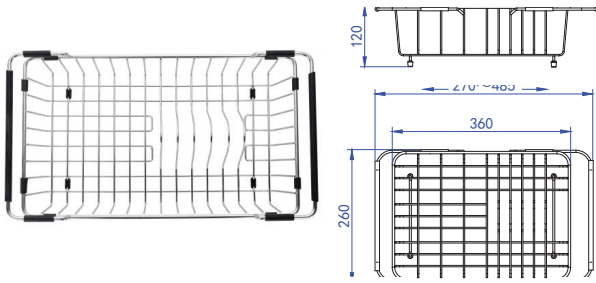

LK-GSKS825-W

RRP \$835

Granite Kitchen Sink Undermount/Topmount Type
Size: **825*470*241** mm Artic White

LK-CSB12

RRP \$49

Crete Sink Basket

LK-CST22

RRP \$45