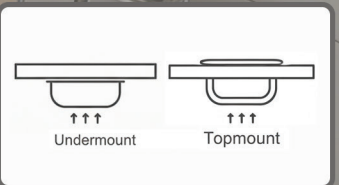

Undermount or Topmount Installation (Permanent Support Shelving Required)