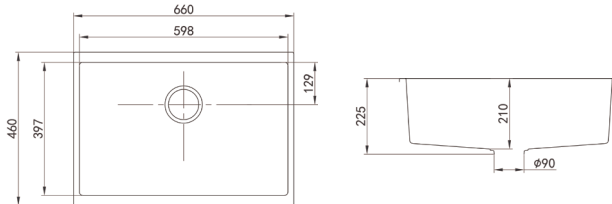

Size: **550*450*235** mm

LK-GSKS660

RRP \$559

Granite Kitchen Sink Undermount/Topmount Type

Size: **660*460*225** mm

LK-GSKS730

RRP \$599

Granite Kitchen Sink Undermount/Topmount Type