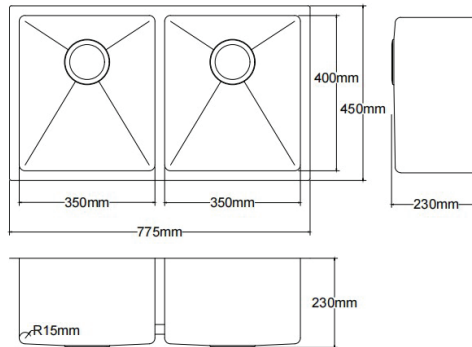

LK-SSK-810

RRP \$550

Stainless Steel Sinks
Size: **810x440x230** mm

Undermount/Topmount Type
Brushed Chrome

LK-SDK-775

RRP \$543

Stainless Steel Sinks
Size: **775x450x230** mm

Undermount/Topmount Type
Brushed Chrome