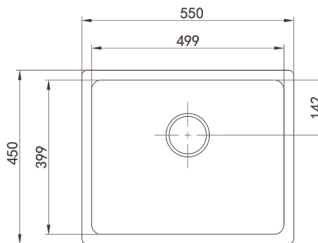

Granite Kitchen Sink

Undermount/Topmount Type

Size: **550*450*235** mm