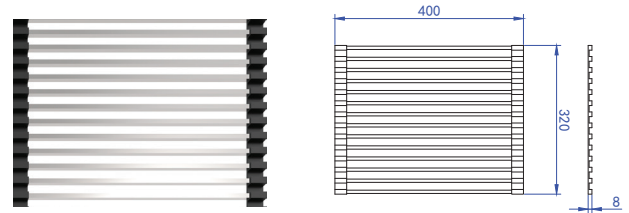

Crete Sink Tray

LK-CB0010

LK-CB777

RRP \$65

Crete sink Sapele Hard Wood Chopping Board

LK-RM0011

RRP \$45

Crete Sink Stainless Steel Rolling Mat