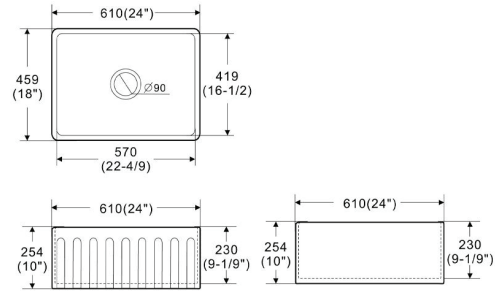

Undermount or Flushmount Installation (Permanent Support Shelving Required)

Grid & Basket Wastes Included

ROCCIA 

LK-S-RFFC610

RRP \$769

Roccia Buttler/Farmhouse Sink

Undermount/ Topmount Type

Size: 610x459x254 mm