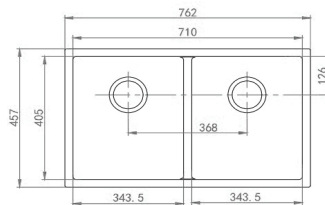

Granite Kitchen Sink

Undermount/Topmount Type

Size: **762*457*228** mm