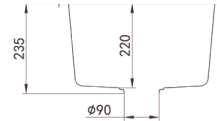

Undermount/Topmount Type

Size: **430x450x235** mm

LK-GSKS430-W

RRP \$459

Granite Kitchen Sink

Undermount/Topmount Type

Size: **430x450x235** mm

LK-GSKS550