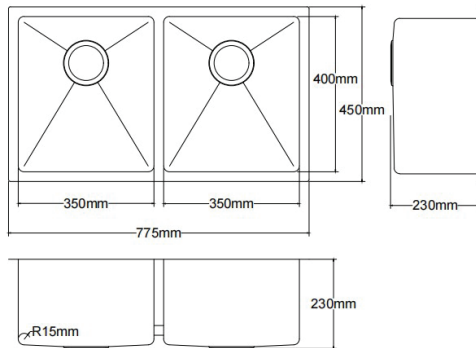

RRP \$650

Stainless Steel Sinks

Undermount/Topmount Type

Size: **810x440x230** mm

PVD Brushed Bronze

The matching chopping board (LK-CB777) and strainer (LK-SCT22) can be purchased separately to complement these sink.

LK-SDK-775-GM

RRP \$774

Stainless Steel Sinks Undermount/Topmount Type
Size: **775x450x230** mm PVD Gun Metal

LK-SDK-775-BG

RRP \$774

Stainless Steel Sinks Undermount/Topmount Type
Size: **775x450x230** mm PVD Champagne Gold