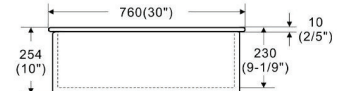

LK-S-PFC760

RRP \$865

Procida Fireclay Sink Undermount/ Topmount Type

Size: 760x459x254 mm

LK-S-PFC760-MB

RRP \$1149

Procida Fireclay Sink Undermount/ Topmount Type

Size: 760x459x254 mm