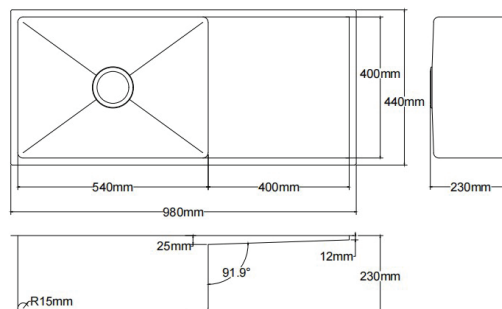

LK-SDK1140

RRP \$703

Stainless Steel Sinks
Size: **1140x450x230** mm

Undermount/Topmount Type
Brushed Chrome

LK-SSK980

RRP \$528

Stainless Steel Sinks
Size: **980x440x230** mm

Undermount/Topmount Type
Brushed Chrome