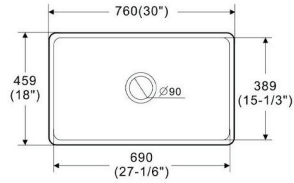

LK-S-PFC760

RRP $865

Procida Fireclay Sink Undermount/ Topmount Type

Size: 760x459x254 mm