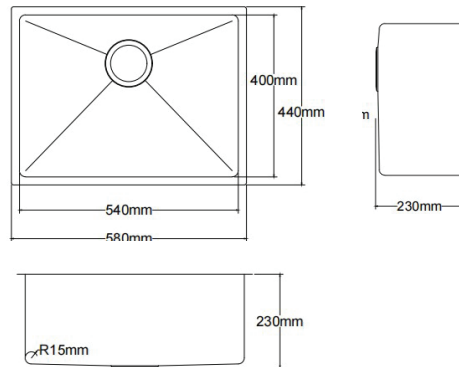

LK-SSK-54-Brass

RRP $510

Stainless Steel Sinks Undermount/Topmount Type
Size: **580x440x230** mm PVD Brushed Brass