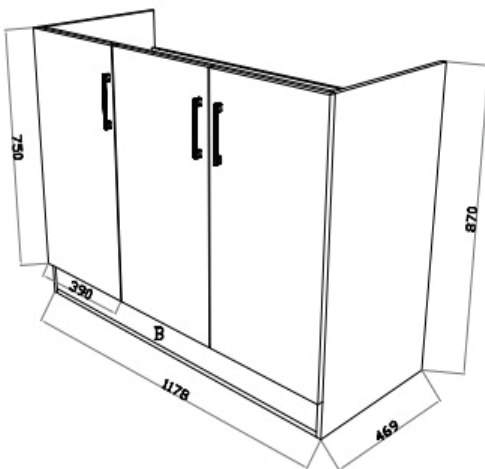

RRP \$989

BK446: Stainless Steel Sink
Size: **1182*486mm**

RRP \$315

KM-2: Kitchenette Side Panel
Size: **490*882*18mm**

RRP \$85

 2B 2-34 Davidson Street, Greenacre 2190

 sales@lukka.com.au

 02 9056 7811