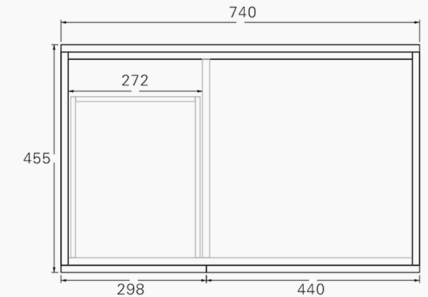

Kingsley Federation - Wall Hung PVC Cabinet with handles

LK-FK94L/RW-MW/MB/OG

The Kingsley Federation Vanity Cabinet combines timeless elegance with modern functionality. Paired with a matching LED mirror, this vanity brings sophistication and practicality to any contemporary bathroom.

Features

Premium PVC Material
Wall-hung design.
Replaceable handle
Choose your own vanity top

Size

890x455x480 mm

Carton Size

950x515x550 mm

Net weight

27 kg

Gross weight

34 kg

Available Finishes

Matt White

Matt Black

Olive Green

Cleaning and Care

Clean with warm soapy water using a microfibre cloth
Harsh detergents or bleach may damage the surface of the vanity.
Excessive force may result in scratching

Warranty

10 years limited warranty (see full warranty conditions on our website)

890
Left