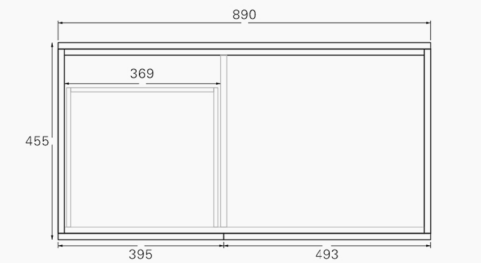

Warranty

10 years limited warranty (see full warranty conditions on our website)

890
Left