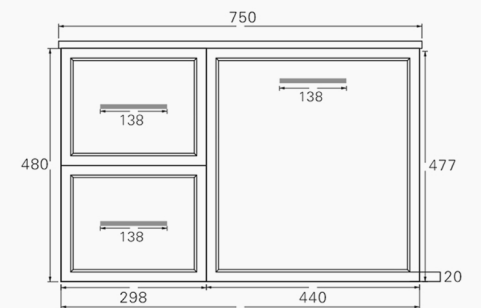

Kingsley Federation - Wall Hung PVC Cabinet with handles

LK-FK94L/RW-MW/MB/OG

The Kingsley Federation Vanity Cabinet combines timeless elegance with modern functionality. Paired with a matching LED mirror, this vanity brings sophistication and practicality to any contemporary bathroom.

Features

Premium PVC Material
Wall-hung design.
Replaceable handle
Choose your own vanity top

Size

890x455x480 mm

Carton Size

950x515x550 mm

Net weight

27 kg

Gross weight

34 kg

Available Finishes

Matt White

Matt Black

Olive Green

Cleaning and Care

Clean with warm soapy water using a microfibre cloth
Harsh detergents or bleach may damage the surface of the vanity.
Excessive force may result in scratching

Warranty

10 years limited warranty (see full warranty conditions on our website)

740
Right