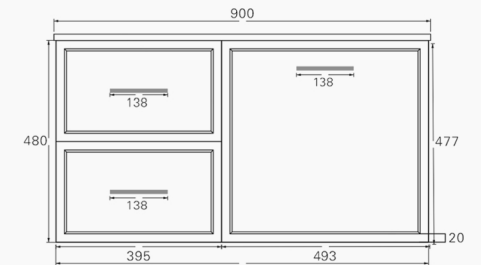

Warranty

10 years limited warranty (see full warranty conditions on our website)

890
Left