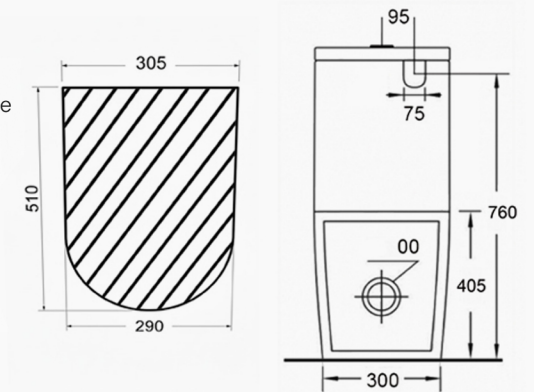

Acadia Tornado Toilet Suite - FULL Rimless

LK-AC206 - Suite

LK-AC206 - Pan

LK-AC206 - Cistern

The Acadia Tornado Rimless **Compact** Toilet Suite features **Silent Flushing** for a quieter, more comfortable experience. Its advanced double glazing technology prevents bacteria buildup, while smooth interior walls ensure effortless cleaning. Designed for convenience, it includes a durable soft-close, quick-release seat with chrome fixings. Available in both back and bottom inlet options to suit various installations.

Overall Size: 605 x 380 x 830 mm

Product type
Collection

Toilet
Acadia

Colour / Finish

Gloss White

Material

Ceramic - Self Clean Glaze

WELS

4 Star 4.5/3L

System & Inlet

Univeral R&T flushing system for both back and left/right bottom inlets

S-Trap Set Out

100-170mm S-Trap (Include)

Seat

Soft Closing UF Slim Seat SC073 (Include)

Average Water Flush(L/f) 3.4 Litres