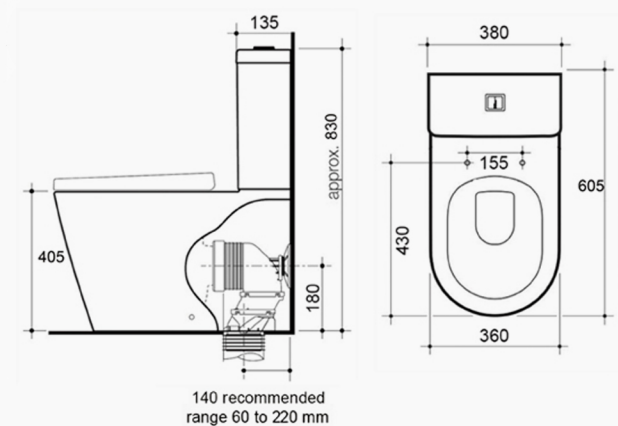

Acadia Tornado Toilet Suite - FULL Rimless

LK-AC206 - Suite

LK-AC206 - Pan

LK-AC206 - Cistern

The Acadia Tornado Rimless **Compact** Toilet Suite features **Silent Flushing** for a quieter, more comfortable experience. Its advanced double glazing technology prevents bacteria buildup, while smooth interior walls ensure effortless cleaning. Designed for convenience, it includes a durable soft-close, quick-release seat with chrome fixings. Available in both back and bottom inlet options to suit various installations.

Overall Size: 605 x 380 x 830 mm

Product type
Collection

Toilet
Acadia

Colour / Finish

☐ Gloss White

Material

Ceramic - Self Clean Glaze

WELS

4 Star 4.5/3L

System & Inlet

Univeral R&T flushing system for both back and left/right bottom inlets

S-Trap Set Out

100-170mm S-Trap (Include)

Seat

Soft Closing UF Slim Seat SC073 (Include)

Average Water Flush(L/f) 3.4 Litres

Warranty

20 Years Replacement on Ceramic (Pans and Cisterns).
1 Year Replacement on Parts which include toilet seat covers, flush pipes and buttons. 3 Years Replacement on inlet or outlet valves.

Availability
Optional

Stocked Item
Optional seats and trap sold Separately
UF thick seat LK-SC072
P-trap PWG004 180mm;
S-trap PWG001 for offset:60-125mm
S-trap PWG003 for off set:150-220mm

WELS Registration No

WM75026