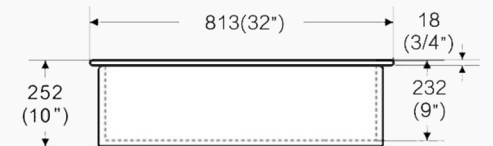

Overall Size: 813x483x252mm

Product type	Sink
Collection	Procida
Bowl Size	747X417X232mm
Colour / Finish	<input checked="" type="radio"/> Matte Black <input type="radio"/> Gloss White
Material	Fireclay
Capacity	72 Litres
Waste Outlet	90mm Basket Waste & Grid

Installation Instructions: Please refer cutout template and installation guide provided with packaging for precise installation.

Top View

Front View