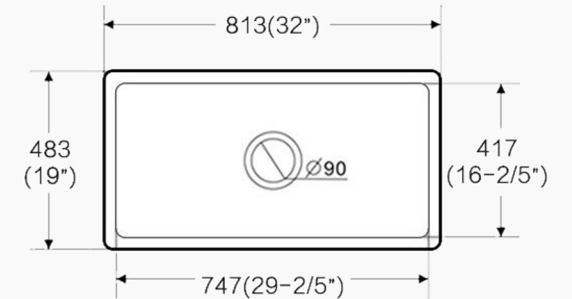

Procida Fine Fireclay Farm House Butler Sink

LK-S-PFC813

LK-S-PFC813-MB

Crafted from high-quality fireclay, our butler sink combines timeless elegance with modern functionality. Designed for versatility, it features a reversible ribbed or smooth apron, allowing you to choose the perfect look for your space. With a deep, spacious bowl, it easily accommodates large pots and pans, making it ideal for any kitchen. Suitable for inset or undermount installation, it includes a 90mm basket waste.

Overall Size: 813x483x252mm

Product type	Sink
Collection	Procida
Bowl Size	747X417X232mm
Colour / Finish	☒ Matte Black ☐ Gloss White
Material	Fireclay
Capacity	72 Litres
Waste Outlet	90mm Basket Waste & Grid

Warranty 20 Year Warranty

Availability Stocked Item

Features: Crafted from premium fireclay, this sink offers timeless elegance and exceptional durability. Its smooth, glazed surface resists heat, scratches, stains, and dirt while naturally repelling oil and contaminants. Non-porous and hygienic, it maintains its classic finish and ensures a bacteria-free environment.

Installation Instructions: Please refer cutout template and installation guide provided with packaging for precise installation.

Top View