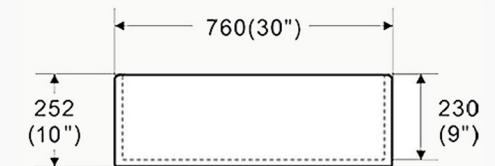

Overall Size: 760x508x252mm

Product type Sink
Collection Orta
Bowl Size 724X436X230mm

Colour / Finish 
 Gloss White

Material Fireclay
Capacity 72 Litres
Waste Outlet 90mm Basket Waste, Bottom Grid, Strainer, Rack Roll & Bamboo Cutting Board.

Installation Instructions: Please refer cutout template and installation guide provided with packaging for precise installation.

Top View

Side View