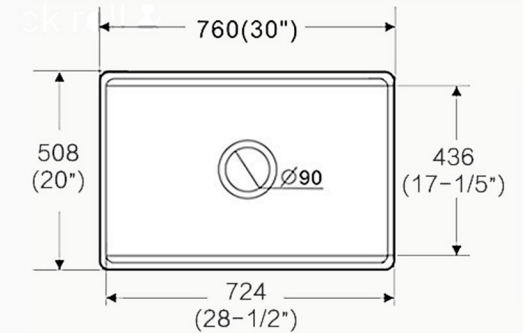

Orta Fine Fireclay Farmhouse Sink - With Work Station

LK-S-OFFC760

Crafted from high-quality fireclay, our farmhouse sink blends classic charm with everyday practicality. It features a reversible ribbed or smooth apron front to suit your style, and a deep, spacious bowl ideal for large pots and pans. Designed for inset or undermount installation, it includes a 90mm basket waste, bottom grid strainer, rack roll and bamboo cutting board.

Overall Size: 760x508x252mm

Product type Sink
Collection Orta
Bowl Size 724X436X230mm

Colour / Finish
Gloss White

Material Fireclay
Capacity 72 Litres
Waste Outlet 90mm Basket Waste, Bottom Grid, Strainer, Rack Roll & Bamboo Cutting Board.

Warranty 20 Year Warranty

Availability Stocked Item

Features: Crafted from premium fireclay, this sink offers timeless elegance and exceptional durability. Its smooth, glazed surface resists heat, scratches, stains, and dirt while naturally repelling oil and contaminants. Non-porous and hygienic, it maintains its classic finish and ensures a bacteria-free environment.

Installation Instructions: Please refer cutout template and installation guide provided with packaging for precise installation.

Top View

Side View