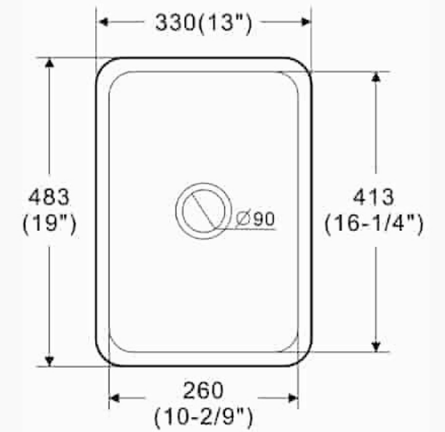

Elba Fine Fireclay Bar Sink

LK-S-EFC330

Crafted from high-quality fireclay, our butler sink combines timeless elegance with modern functionality. Designed for versatility, it features a reversible ribbed or smooth apron, allowing you to choose the perfect look for your space. With a deep, spacious bowl, it easily accommodates large pots and pans, making it ideal for any kitchen. Includes a 90mm basket waste.

Overall Size: 483x330x203 mm

Product type	Sink
Collection	Elba
Bowl Size	413X260X179 mm
Colour / Finish	 Gloss White
Material	Fireclay
Capacity	19 Litres
Waste Outlet	90mm Basket Waste

Warranty	20 Year Warranty
Availability	Stocked Item

Features:	Crafted from premium fireclay, this sink offers timeless elegance and exceptional durability. Its smooth, glazed surface resists heat, scratches, stains, and dirt while naturally repelling oil and contaminants. Non-porous and hygienic, it maintains its classic finish and ensures a bacteria-free environment.

Installation Instructions:	Please refer cutout template and installation guide provided with packaging for precise installation.

Top View