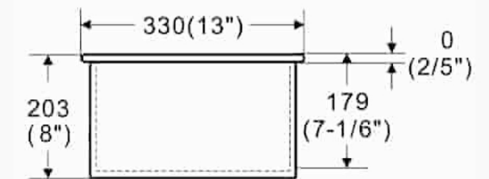

Elba Fine Fireclay Bar Sink

LK-S-EFC330

Crafted from high-quality fireclay, our butler sink combines timeless elegance with modern functionality. Designed for versatility, it features a reversible ribbed or smooth apron, allowing you to choose the perfect look for your space. With a deep, spacious bowl, it easily accommodates large pots and pans, making it ideal for any kitchen. Includes a 90mm basket waste.

Overall Size: 483x330x203 mm

Product type	Sink
Collection	Elba
Bowl Size	413X260X179 mm
Colour / Finish	 Gloss White
Material	Fireclay
Capacity	19 Litres
Waste Outlet	90mm Basket Waste

Warranty	20 Year Warranty
Availability	Stocked Item

Features:	Crafted from premium fireclay, this sink offers timeless elegance and exceptional durability. Its smooth, glazed surface resists heat, scratches, stains, and dirt while naturally repelling oil and contaminants. Non-porous and hygienic, it maintains its classic finish and ensures a bacteria-free environment.

Installation Instructions:	Please refer cutout template and installation guide provided with packaging for precise installation.

Front View