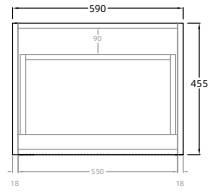

CODE:LK-MK600W-CO/PO
SIZE:590x455x400

CODE:LK-MK750W-CO/PO
SIZE:740x455x400

CODE:LK-MK900W-CO/PO
SIZE:890x455x400

CODE:LK-MK1200W-CO/PO
SIZE:1190x455x400

CODE:LK-MK1500W-CO/PO
SIZE:1490x455x400