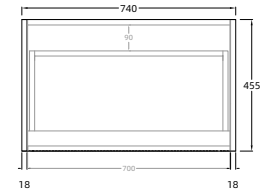

CODE:LK-MK600W-CO/PO
SIZE:590x455x400

CODE:LK-MK750W-CO/PO
SIZE:740x455x400

CODE:LK-MK900W-CO/PO
SIZE:890x455x400

CODE:LK-MK1200W-CO/PO
SIZE:1190x455x400

CODE:LK-MK1500W-CO/PO
SIZE:1490x455x400