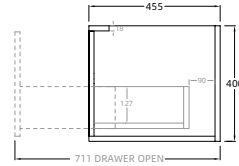

CODE:LK-MK600W-CO/PO
SIZE:590x455x400

CODE:LK-MK750W-CO/PO
SIZE:740x455x400

CODE:LK-MK900W-CO/PO
SIZE:890x455x400

CODE:LK-MK1200W-CO/PO
SIZE:1190x455x400

CODE:LK-MK1500W-CO/PO
SIZE:1490x455x400