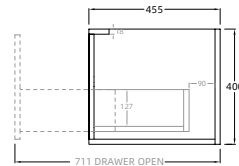

CODE:LK-MK600W-CO/PO
SIZE:590x455x400

CODE:LK-MK750W-CO/PO
SIZE:740x455x400

CODE:LK-MK900W-CO/PO
SIZE:890x455x400

CODE:LK-MK1200W-CO/PO
SIZE:1190x455x400

CODE:LK-MK1500W-CO/PO
SIZE:1490x455x400