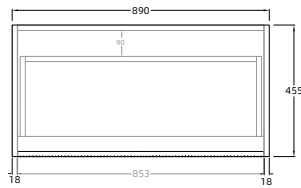

CODE:LK-MK600W-CO/PO
SIZE:590x455x400

CODE:LK-MK750W-CO/PO
SIZE:740x455x400

CODE:LK-MK900W-CO/PO
SIZE:890x455x400

CODE:LK-MK1200W-CO/PO
SIZE:1190x455x400

CODE:LK-MK1500W-CO/PO
SIZE:1490x455x400