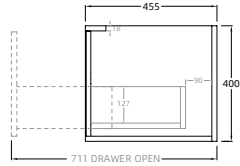

CODE:LK-MK600W-CO/PO
SIZE:590x455x400

CODE:LK-MK750W-CO/PO
SIZE:740x455x400

CODE:LK-MK900W-CO/PO
SIZE:890x455x400

CODE:LK-MK1200W-CO/PO
SIZE:1190x455x400

CODE:LK-MK1500W-CO/PO
SIZE:1490x455x400