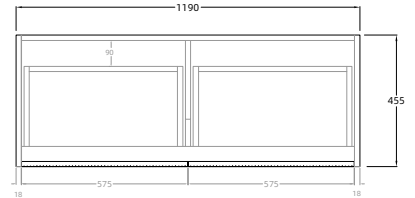

CODE:LK-MK600W-CO/PO
SIZE:590x455x400

CODE:LK-MK750W-CO/PO
SIZE:740x455x400

CODE:LK-MK900W-CO/PO
SIZE:890x455x400

CODE:LK-MK1200W-CO/PO
SIZE:1190x455x400

CODE:LK-MK1500W-CO/PO
SIZE:1490x455x400