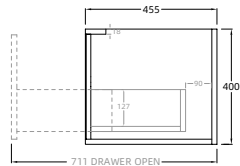

CODE:LK-MK600W-CO/PO
SIZE:590x455x400

CODE:LK-MK750W-CO/PO
SIZE:740x455x400

CODE:LK-MK900W-CO/PO
SIZE:890x455x400

CODE:LK-MK1200W-CO/PO
SIZE:1190x455x400

CODE:LK-MK1500W-CO/PO
SIZE:1490x455x400