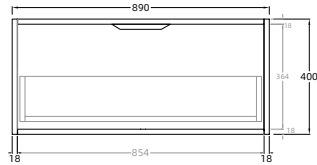

CODE:LK-MK600W-CO/PO
SIZE:590x455x400

CODE:LK-MK750W-CO/PO
SIZE:740x455x400

CODE:LK-MK900W-CO/PO
SIZE:890x455x400

CODE:LK-MK1200W-CO/PO
SIZE:1190x455x400

CODE:LK-MK1500W-CO/PO
SIZE:1490x455x400