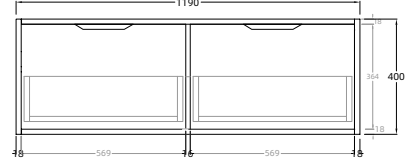

CODE:LK-MK600W-CO/PO
SIZE:590x455x400

CODE:LK-MK750W-CO/PO
SIZE:740x455x400

CODE:LK-MK900W-CO/PO
SIZE:890x455x400

CODE:LK-MK1200W-CO/PO
SIZE:1190x455x400

CODE:LK-MK1500W-CO/PO
SIZE:1490x455x400