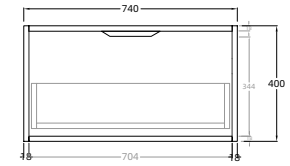

CODE:LK-MK600W-CO/PO
SIZE:590x455x400

CODE:LK-MK750W-CO/PO
SIZE:740x455x400

CODE:LK-MK900W-CO/PO
SIZE:890x455x400

CODE:LK-MK1200W-CO/PO
SIZE:1190x455x400

CODE:LK-MK1500W-CO/PO
SIZE:1490x455x400