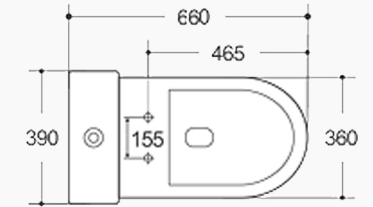

Agena Toilet Suite - Rimless

LK-AG104 - Suite

LK-AG104P - Pan

LK-AG104C - Cistern

The Agena lux Rimless Toilet Suite combines elegant design with superior hygiene and ease of maintenance. Its double glazing technology prevents bacteria buildup, while the smooth interior walls ensure effortless cleaning. The suite features a durable soft-close, quick-release seat with chrome fixings and buttons. Available in both back and bottom inlet options, it suits various installation needs.

Overall Size: 660 x 390 x 835 mm

Product type	Toilet
Collection	Agena
Colour / Finish	 Gloss White
Material	Ceramic - Self Clean Glaze
WELS	4 Star 4.5/3L
System & Inlet	Universal R&T flushing system for both back and left/right bottom inlets
S-Trap Set Out	60-195mm S-Trap (Include)
Seat	UF Slim Seat (Include)
Average Water Flush(L/f)	3.5 Litres

Warranty	20 Years Replacement on Ceramic (Pans and Cisterns). 1 Year Replacement on Parts which include toilet seat covers, flush pipes and buttons. 3 Years Replacement on inlet or outlet valves.
Availability	Stocked Item
Optional	Optional seats and trap sold Separately UF thick seat LK-SC002 P-Trap PWG004 180mm S-Trap PWG002:150-250mm S-Trap PWG003:195-275mm
WELS Registration No	LM05269

43x70mm