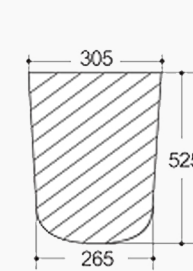

Overall Size: 660 x 390 x 835 mm

Product type	Toilet
Collection	Agena
Colour / Finish	 Gloss White
Material	Ceramic - Self Clean Glaze
WELS	4 Star 4.5/3L
System & Inlet	Universal R&T flushing system for both back and left/right bottom inlets
S-Trap Set Out	60-195mm S-Trap (Include)
Seat	UF Slim Seat (Include)
Average Water Flush(L/f)	3.5 Litres

43x70mm