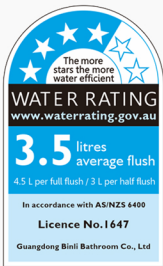

Overall Size: 660 x 390 x 835 mm

Product type	Toilet
Collection	Agena
Colour / Finish	 Gloss White
Material	Ceramic - Self Clean Glaze
WELS	4 Star 4.5/3L
System & Inlet	Universal R&T flushing system for both back and left/right bottom inlets
S-Trap Set Out	60-195mm S-Trap (Include)
Seat	UF Slim Seat (Include)
Average Water Flush(L/f)	3.5 Litres

Pan Floor

Top View

Front View

Side View

Warranty	20 Years Replacement on Ceramic (Pans and Cisterns). 1 Year Replacement on Parts which include toilet seat covers, flush pipes and buttons. 3 Years Replacement on inlet or outlet valves.
Availability	Stocked Item
Optional	Optional seats and trap sold Separately UF thick seat LK-SC002 P-Trap PWG004 180mm S-Trap PWG002:150-250mm S-Trap PWG003:195-275mm
WELS Registration No	LM05269