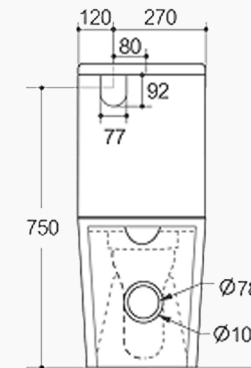

Overall Size: 660 x 390 x 835 mm

Product type	Toilet
Collection	Agena
Colour / Finish	 Gloss White
Material	Ceramic - Self Clean Glaze
WELS	4 Star 4.5/3L
System & Inlet	Universal R&T flushing system for both back and left/right bottom inlets
S-Trap Set Out	60-195mm S-Trap (Include)
Seat	UF Slim Seat (Include)
Average Water Flush(L/f)	3.5 Litres

Pan Floor

Top View

Front View

Side View

Warranty	20 Years Replacement on Ceramic (Pans and Cisterns). 1 Year Replacement on Parts which include toilet seat covers, flush pipes and buttons. 3 Years Replacement on inlet or outlet valves.
Availability	Stocked Item
Optional	Optional seats and trap sold Separately UF thick seat LK-SC002 P-Trap PWG004 180mm S-Trap PWG002:150-250mm S-Trap PWG003:195-275mm
WELS Registration No	LM05269

43x70mm