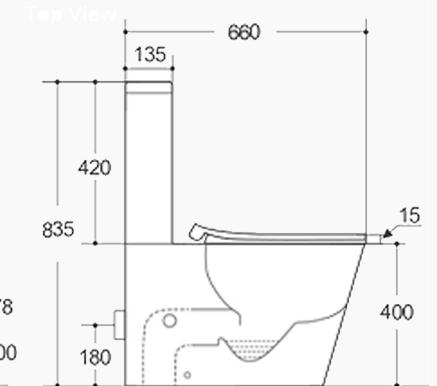

Agena Toilet Suite - Rimless

LK-AG104 - Suite

LK-AG104P - Pan

LK-AG104C - Cistern

The Agena lux Rimless Toilet Suite combines elegant design with superior hygiene and ease of maintenance. Its double glazing technology prevents bacteria buildup, while the smooth interior walls ensure effortless cleaning. The suite features a durable soft-close, quick-release seat with chrome fixings and buttons. Available in both back and bottom inlet options, it suits various installation needs.

Overall Size: 660 x 390 x 835 mm

Product type	Toilet
Collection	Agena
Colour / Finish	 Gloss White
Material	Ceramic - Self Clean Glaze
WELS	4 Star 4.5/3L
System & Inlet	Universal R&T flushing system for both back and left/right bottom inlets
S-Trap Set Out	60-195mm S-Trap (Include)
Seat	UF Slim Seat (Include)
Average Water Flush(L/f)	3.5 Litres

Pan Floor

Top View

Front View

Side View

Warranty	20 Years Replacement on Ceramic (Pans and Cisterns). 1 Year Replacement on Parts which include toilet seat covers, flush pipes and buttons. 3 Years Replacement on inlet or outlet valves.
Availability	Stocked Item
Optional	Optional seats and trap sold Separately UF thick seat LK-SC002 P-Trap PWG004 180mm S-Trap PWG002:150-250mm S-Trap PWG003:195-275mm
WELS Registration No	LM05269

43x70mm